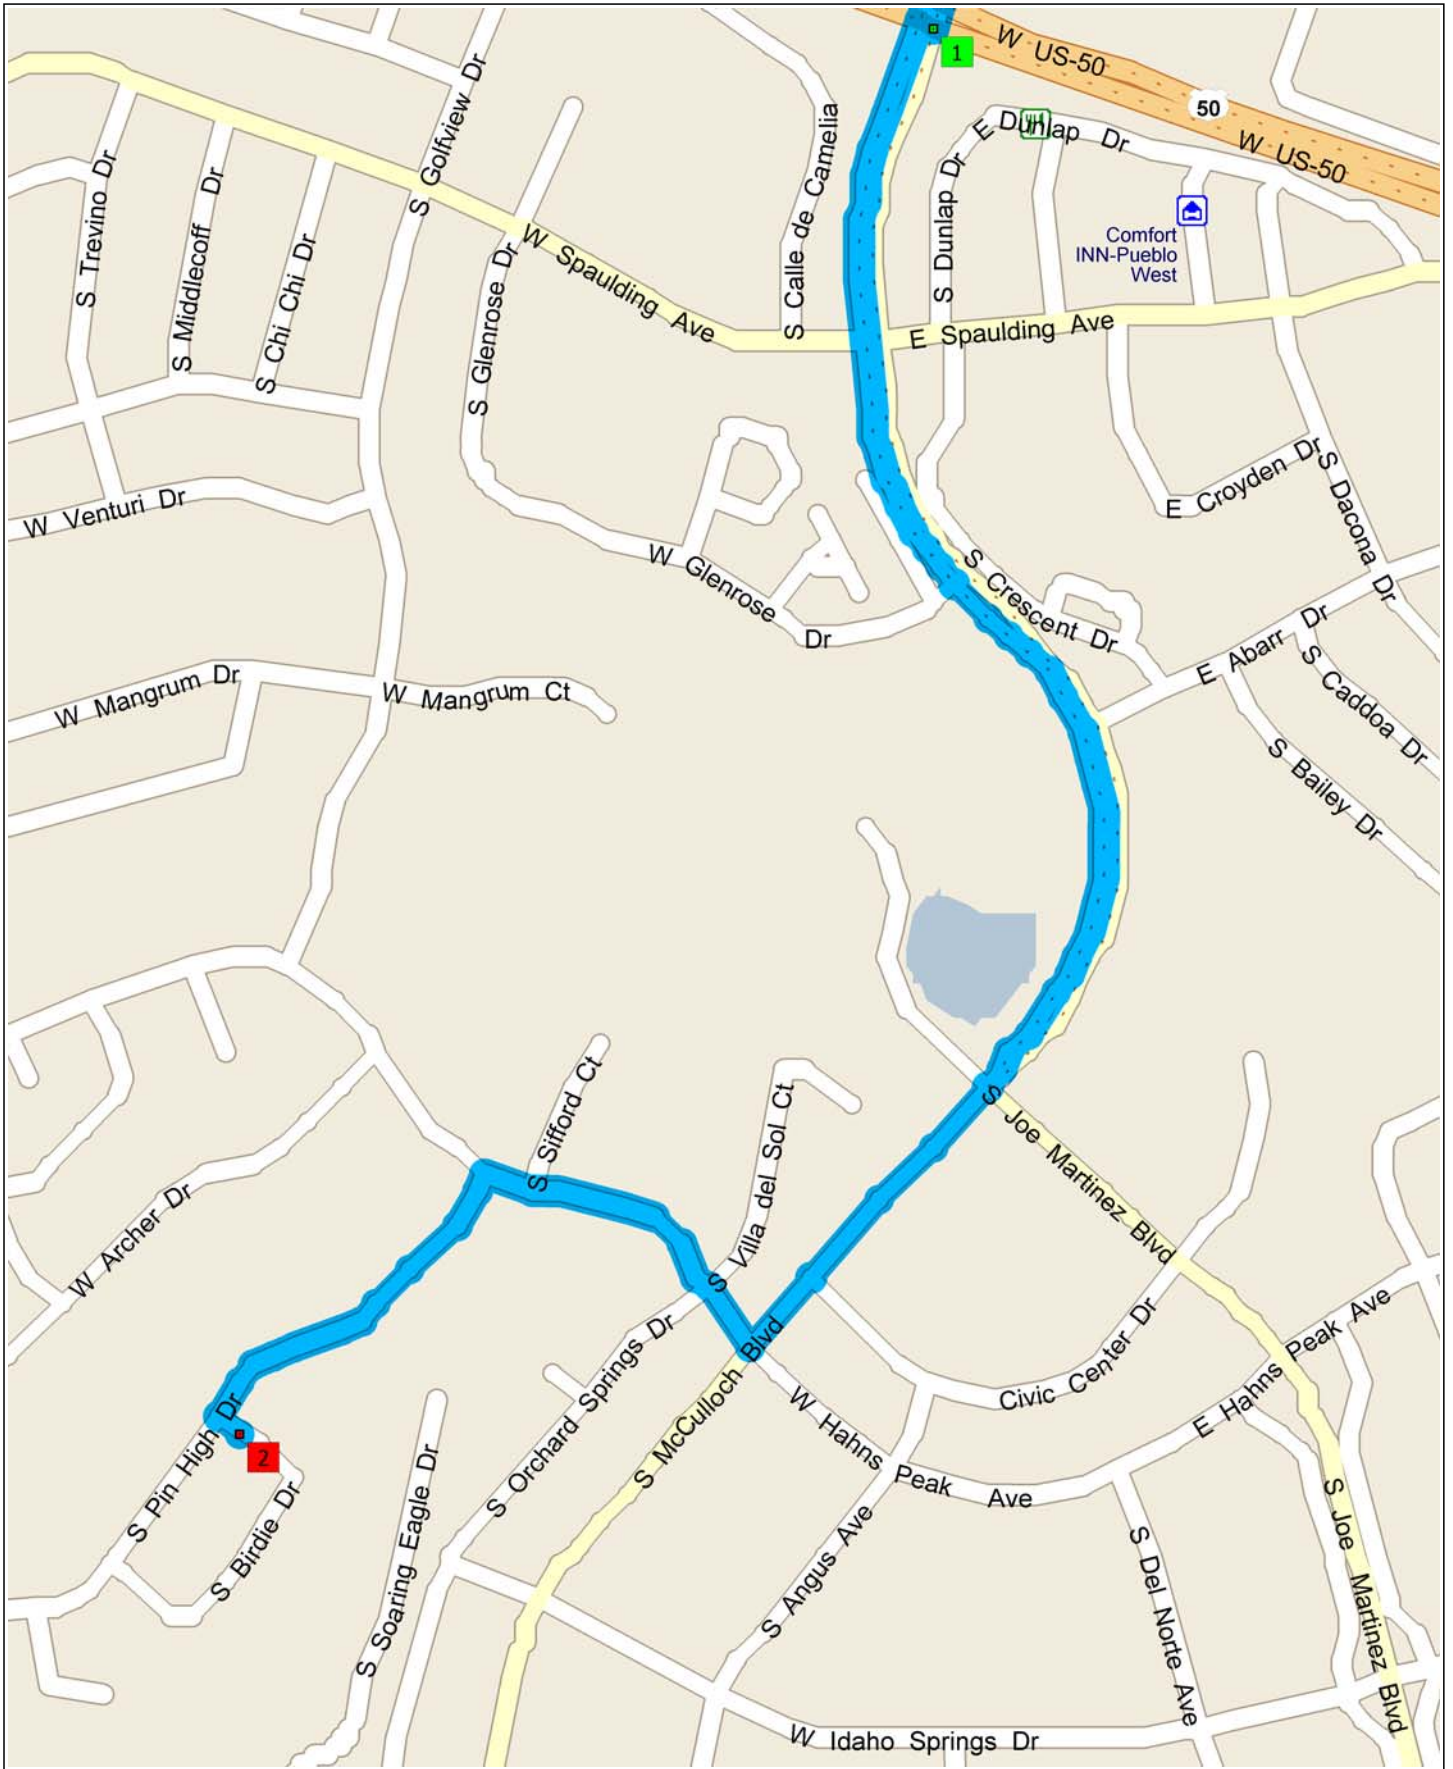

US Hwy 50 & E McCulloch Blvd to 321 W Birdie Dr, Pueblo West, CO 81007

Copyright © and (P) 1988–2012 Microsoft Corporation and/or its suppliers. All rights reserved. <http://www.microsoft.com/streets/>
Certain mapping and direction data © 2012 NAVTEQ. All rights reserved. The Data for areas of Canada includes information taken with permission from Canadian authorities, including: © Her Majesty the Queen in Right of Canada, © Queen's Printer for Ontario. NAVTEQ and NAVTEQ ON BOARD are trademarks of NAVTEQ. © 2012 Tele Atlas North America, Inc. All rights reserved. Tele Atlas and Tele Atlas North America are trademarks of Tele Atlas, Inc. © 2012 by Applied Geographic Solutions. All rights reserved. Portions © Copyright 2012 by Woodall Publications Corp. All rights reserved.