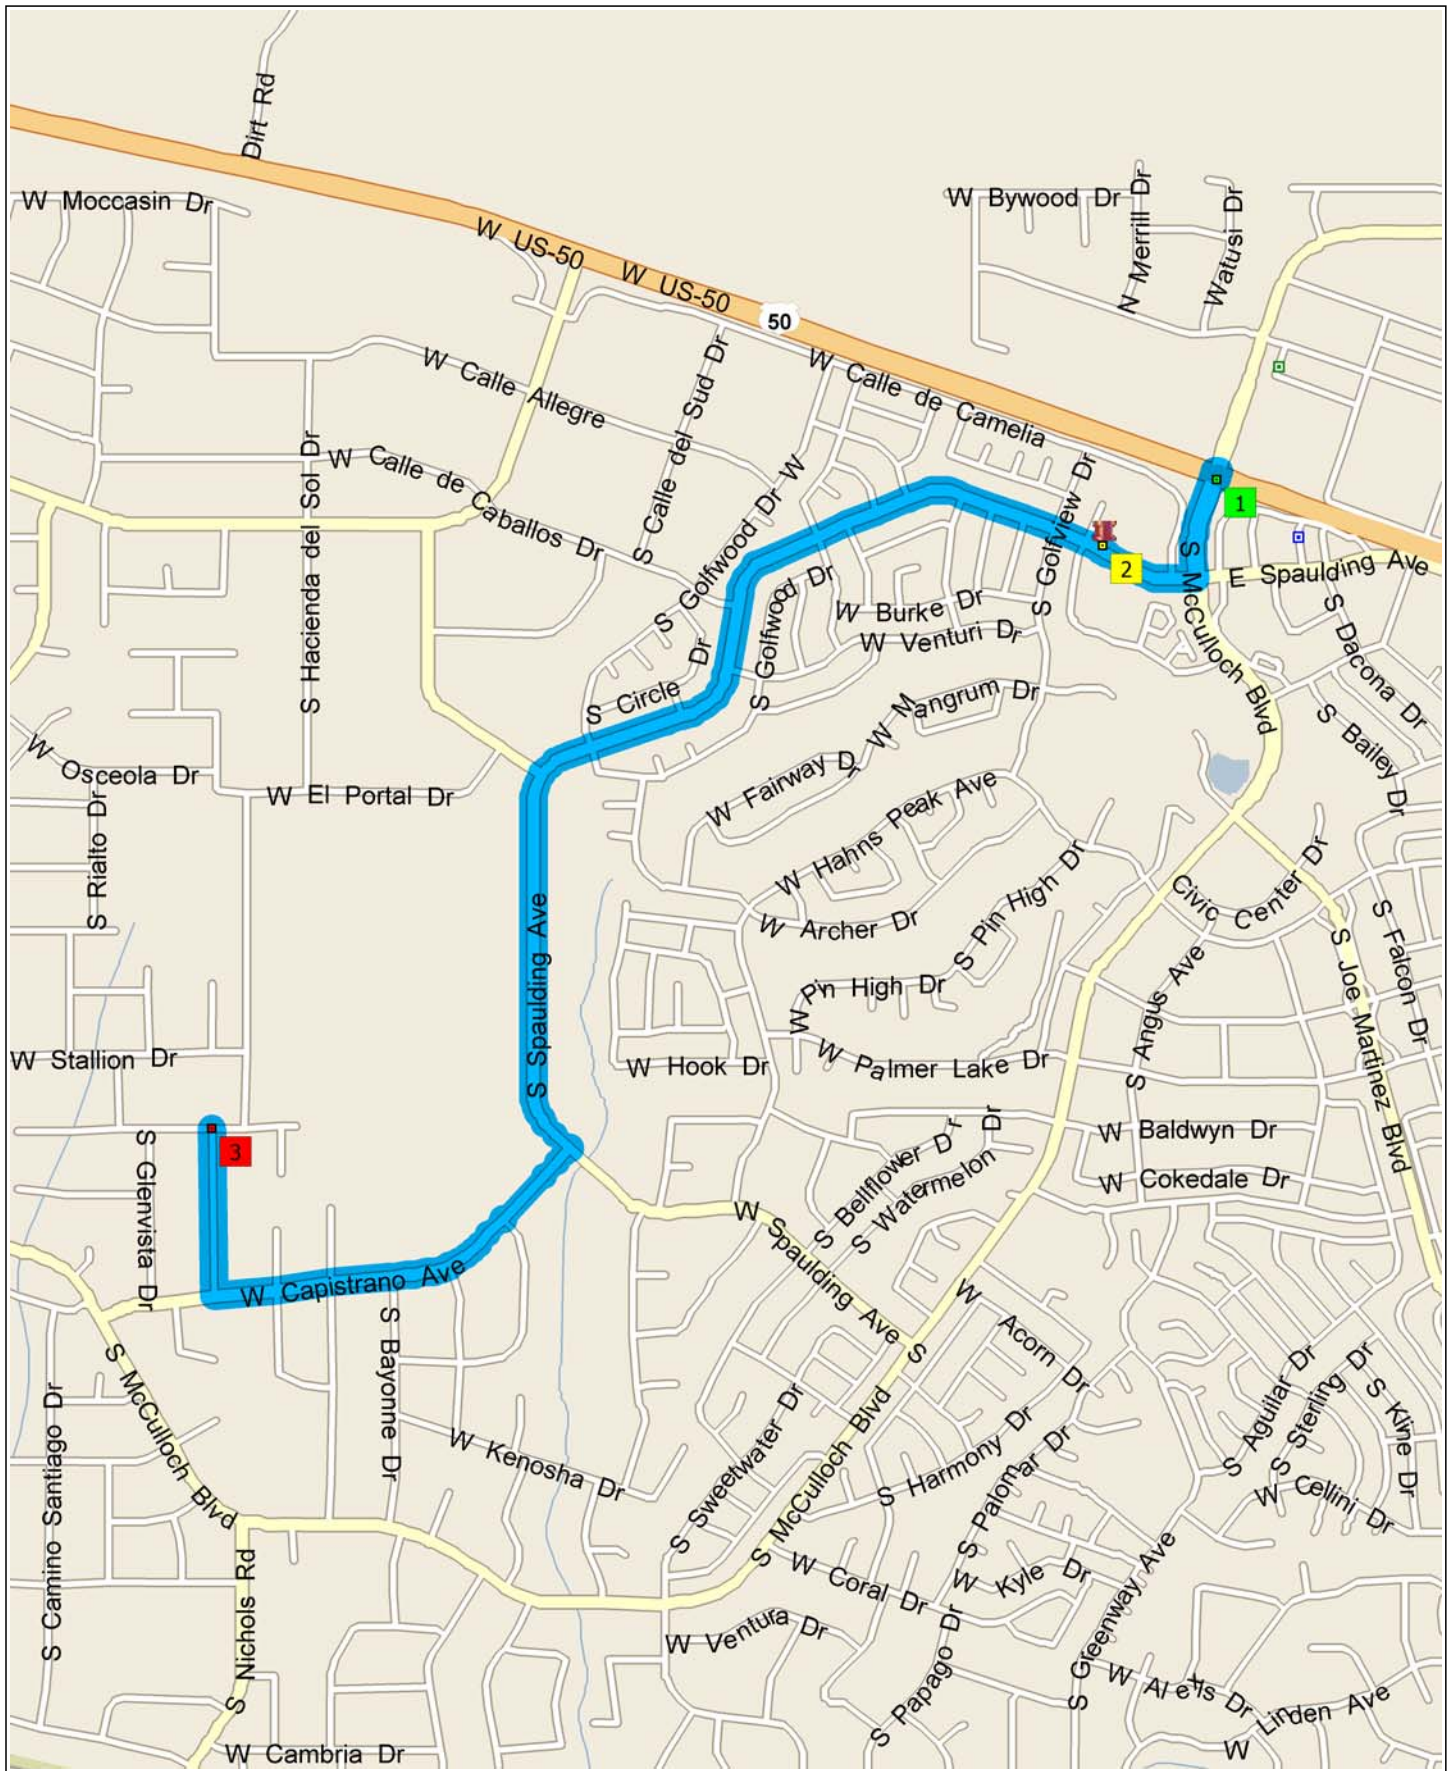

US-50 & E McCulloch Blvd to 895 W El Nido Dr, Pueblo West, CO 81007

Copyright © and (P) 1988–2012 Microsoft Corporation and/or its suppliers. All rights reserved. <http://www.microsoft.com/streets/>
Certain mapping and direction data © 2012 NAVTEQ. All rights reserved. The Data for areas of Canada includes information taken with permission from Canadian authorities, including: © Her Majesty the Queen in Right of Canada, © Queen's Printer for Ontario, NAVTEQ and NAVTEQ ON BOARD are trademarks of NAVTEQ. © 2012 Tele Atlas North America, Inc. All rights reserved. Tele Atlas and Tele Atlas North America are trademarks of Tele Atlas, Inc. © 2012 by Applied Geographic Solutions. All rights reserved. Portions © Copyright 2012 by Woodall Publications Corp. All rights reserved.