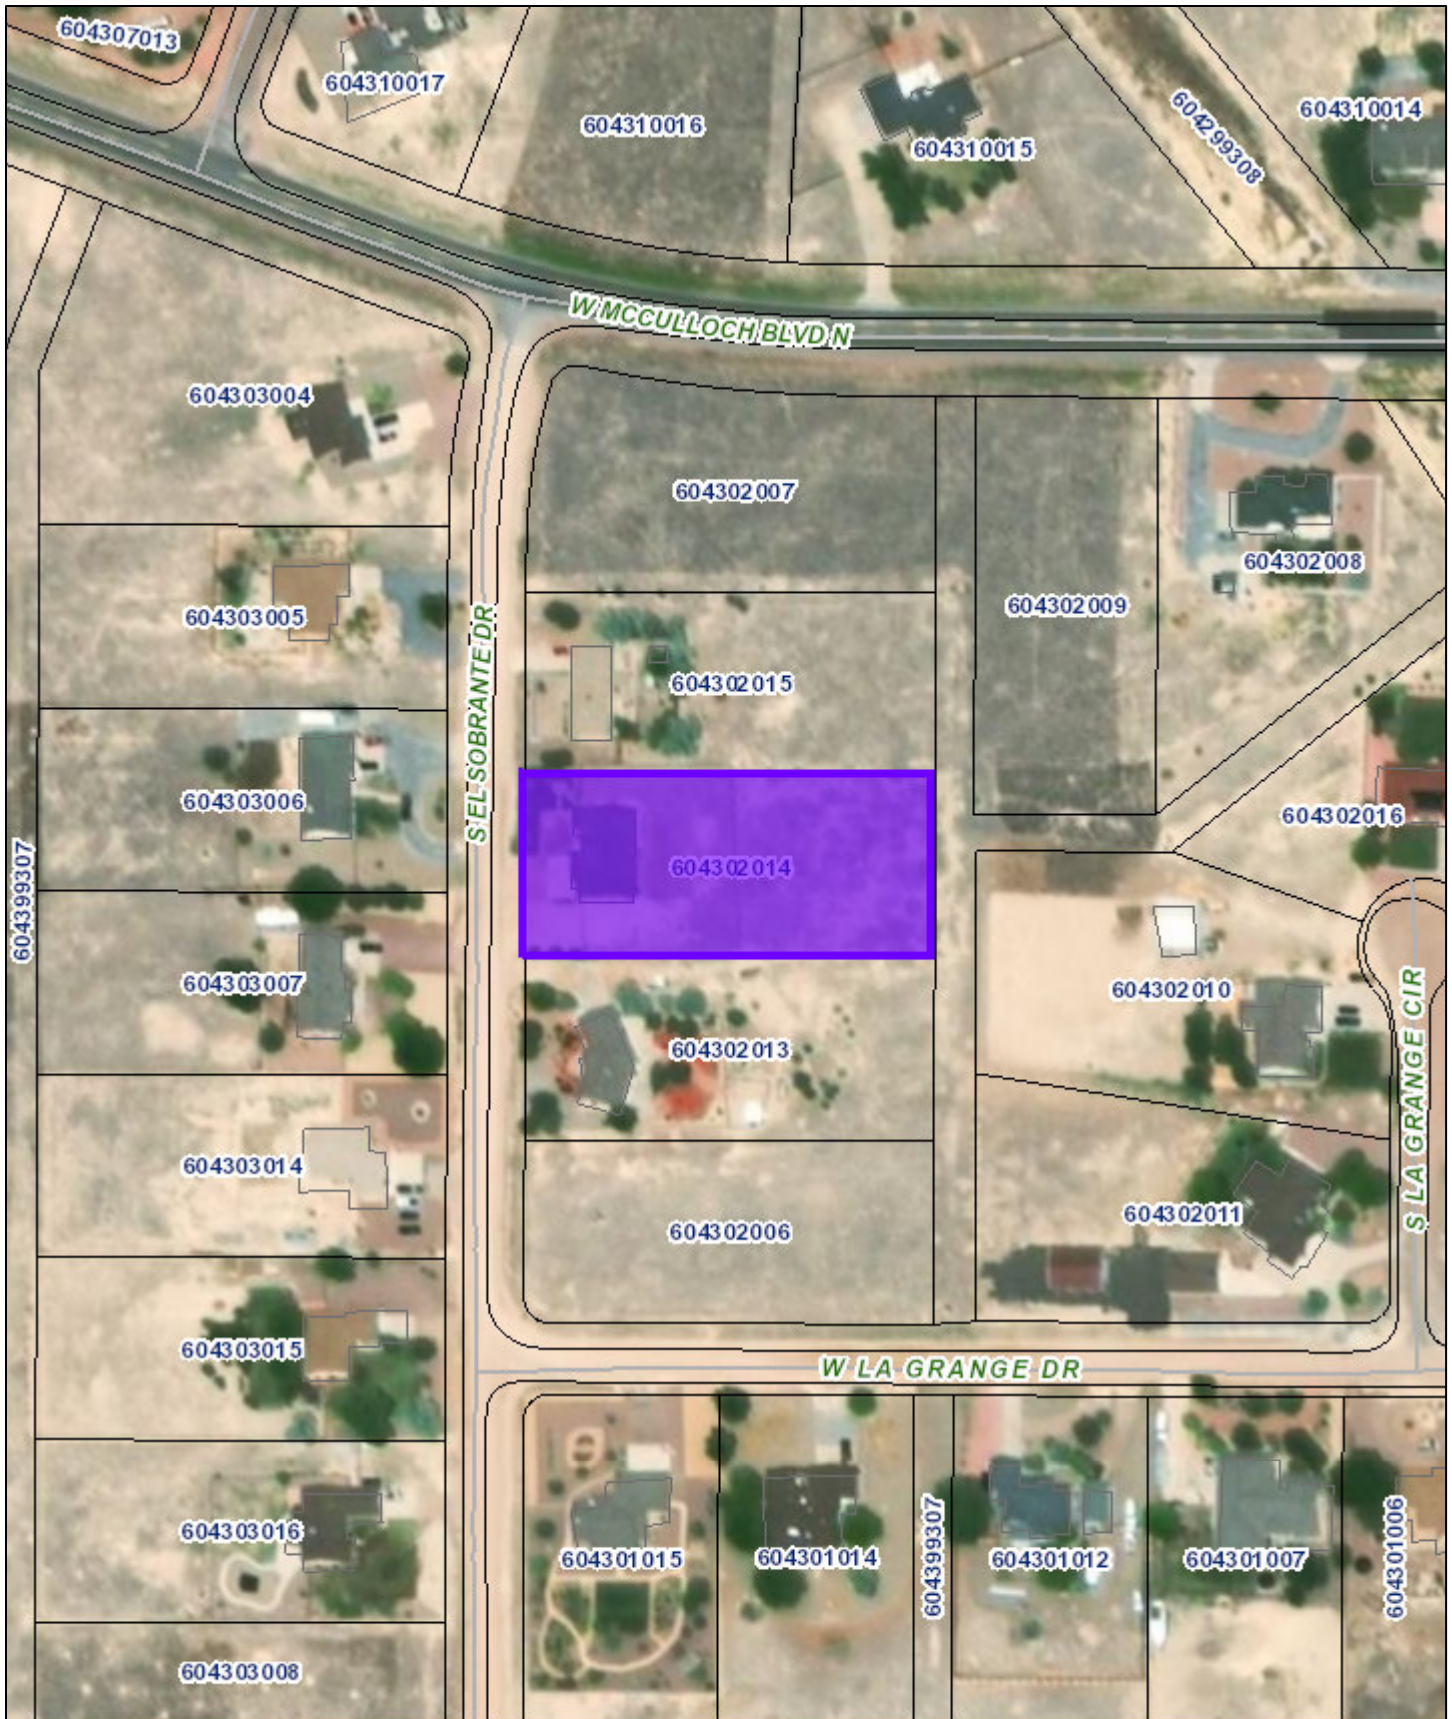

258 S El Sobrante Dr, Pueblo West, CO 81007

January 20, 2020

Copyright 2015

Provided by: Pueblo County EDGIS

Esri, HERE, Garmin, (c) OpenStreetMap contributors, and the GIS user community

PUEBLO
COLORADO